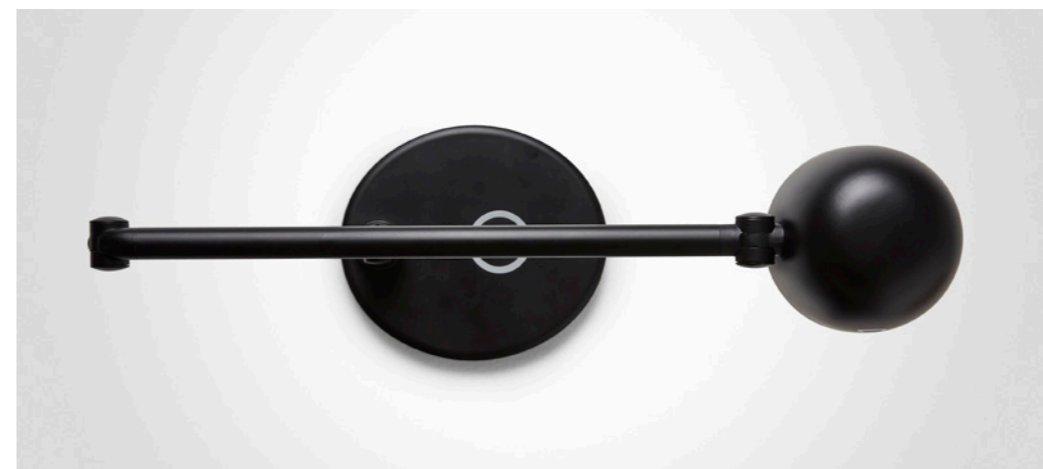

www.matting.se