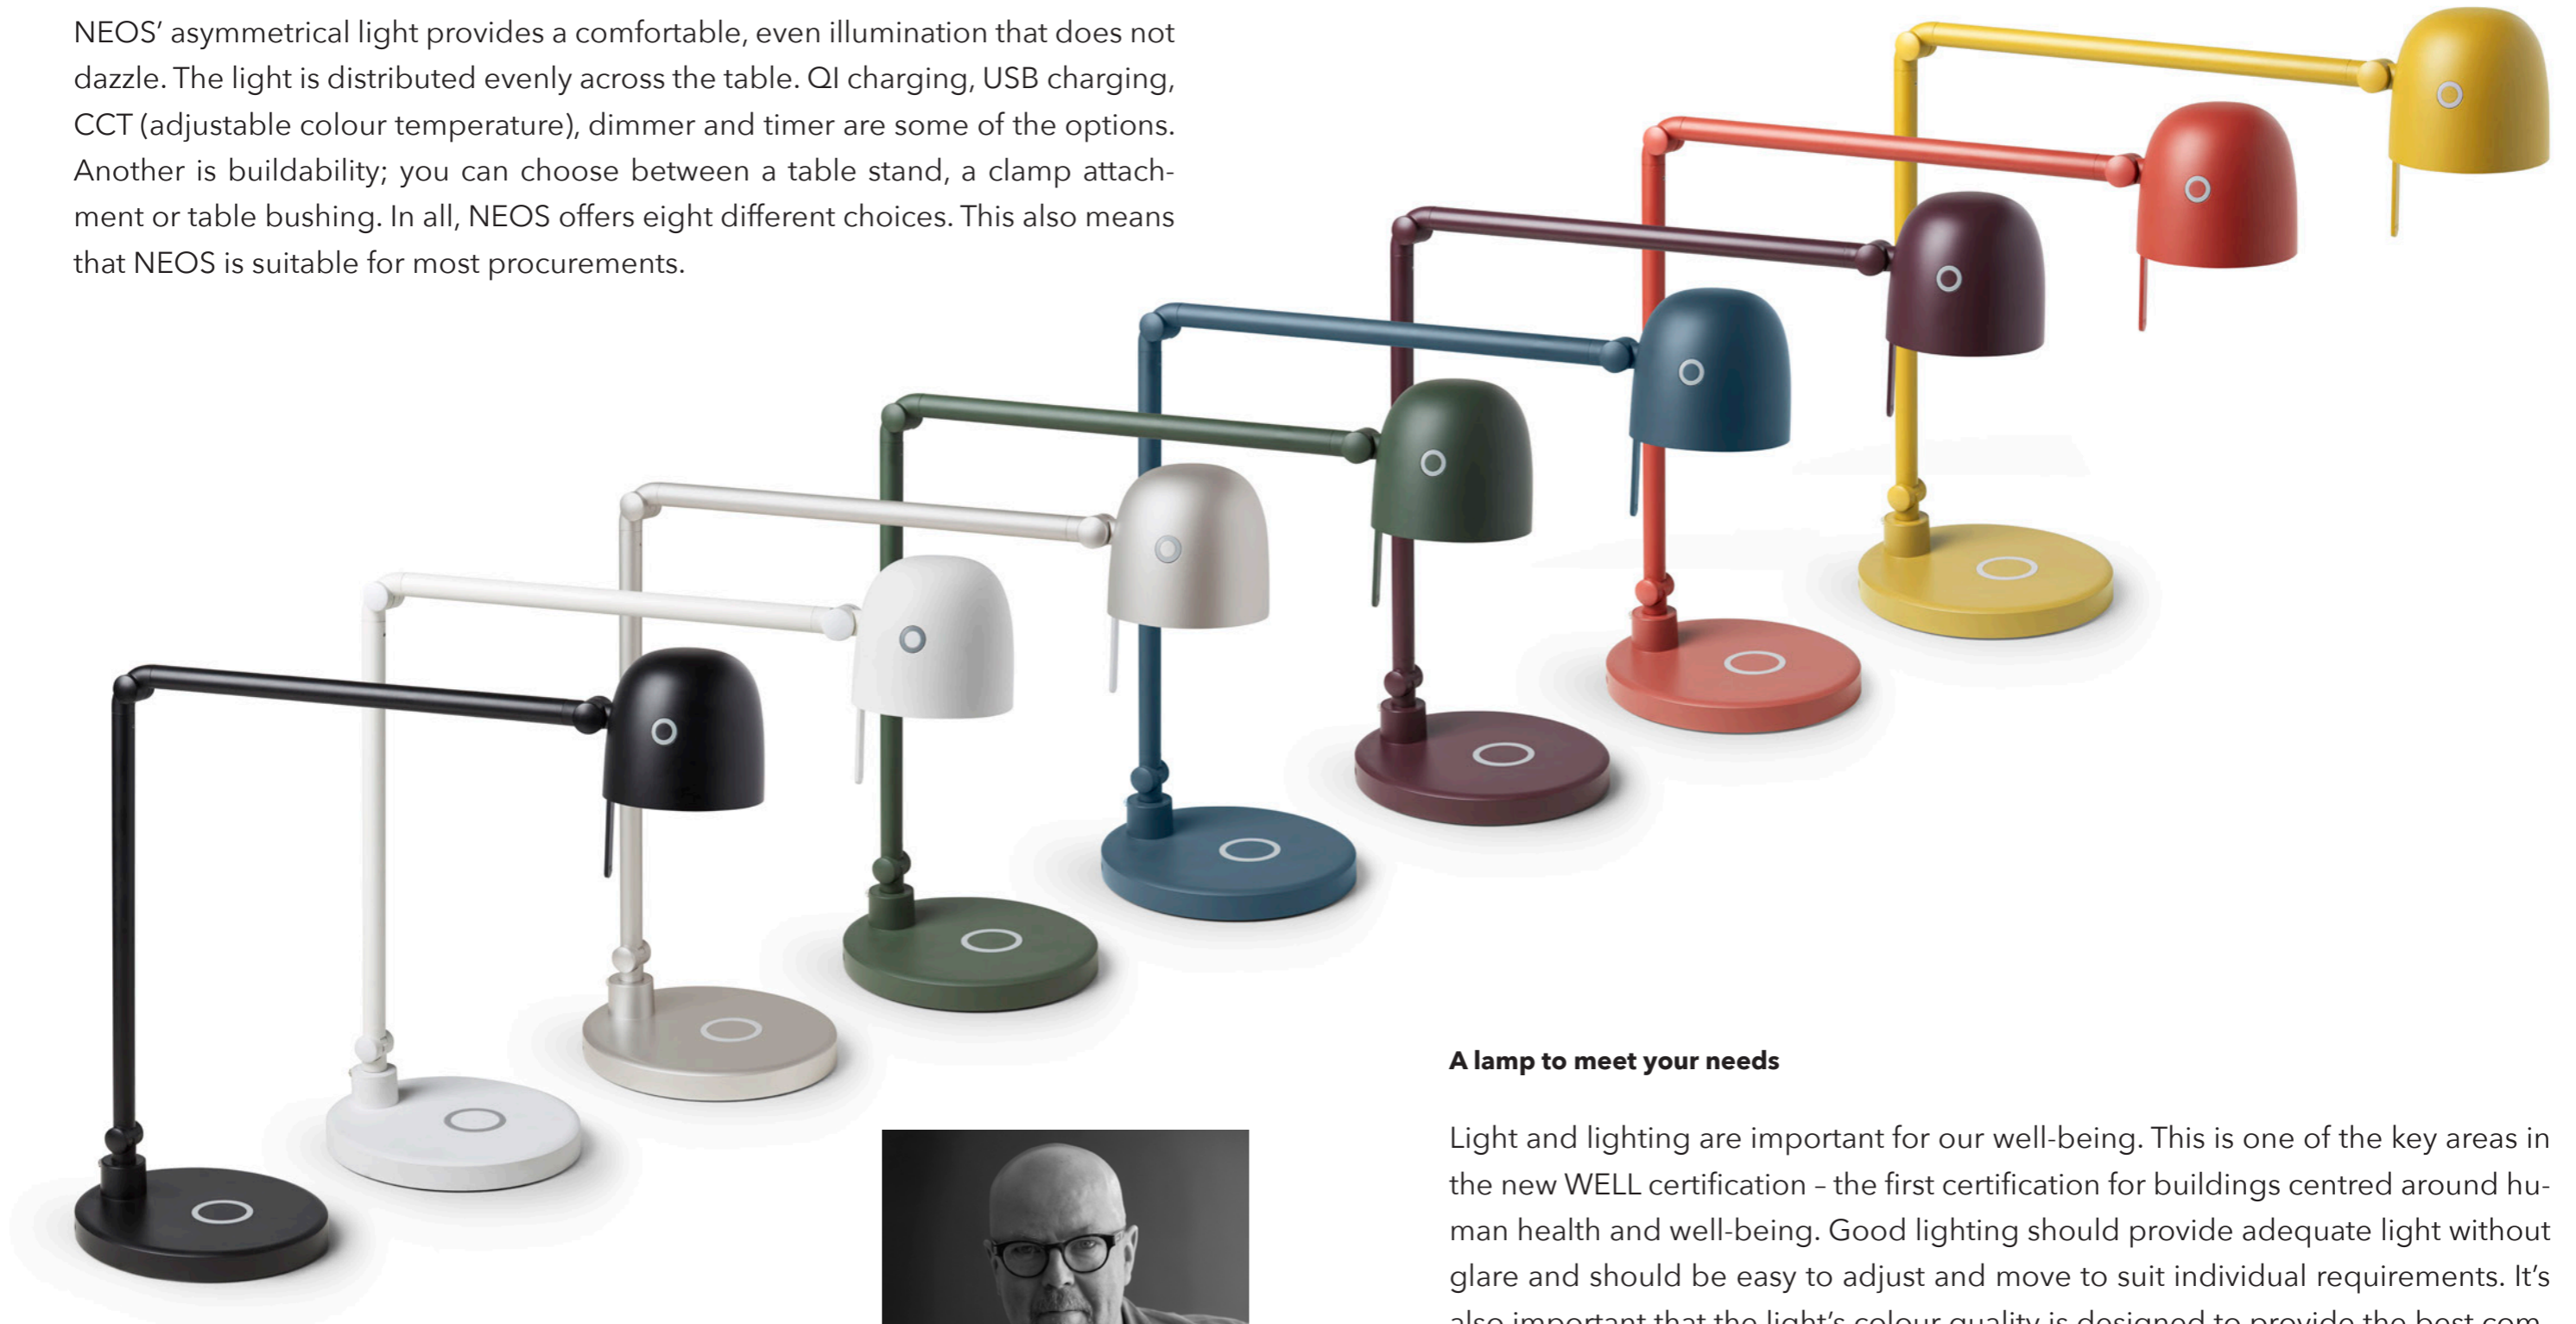

Design your own lamp

NEOS' asymmetrical light provides a comfortable, even illumination that does not dazzle. The light is distributed evenly across the table. Qi charging, USB charging, CCT (adjustable colour temperature), dimmer and timer are some of the options. Another is buildability; you can choose between a table stand, a clamp attachment or table bushing. In all, NEOS offers eight different choices. This also means that NEOS is suitable for most procurements.

A lamp to meet your needs

Light and lighting are important for our well-being. This is one of the key areas in the new WELL certification - the first certification for buildings centred around human health and well-being. Good lighting should provide adequate light without glare and should be easy to adjust and move to suit individual requirements. It's also important that the light's colour quality is designed to provide the best comfort and that the lighting is dimmable to allow everyone to adapt luminous intensity to suit their own needs. NEOS also allows you to set the colour temperature. You can adapt the light to the surroundings, to the time of day or to counteract the lack of sunlight during the darker times of year.